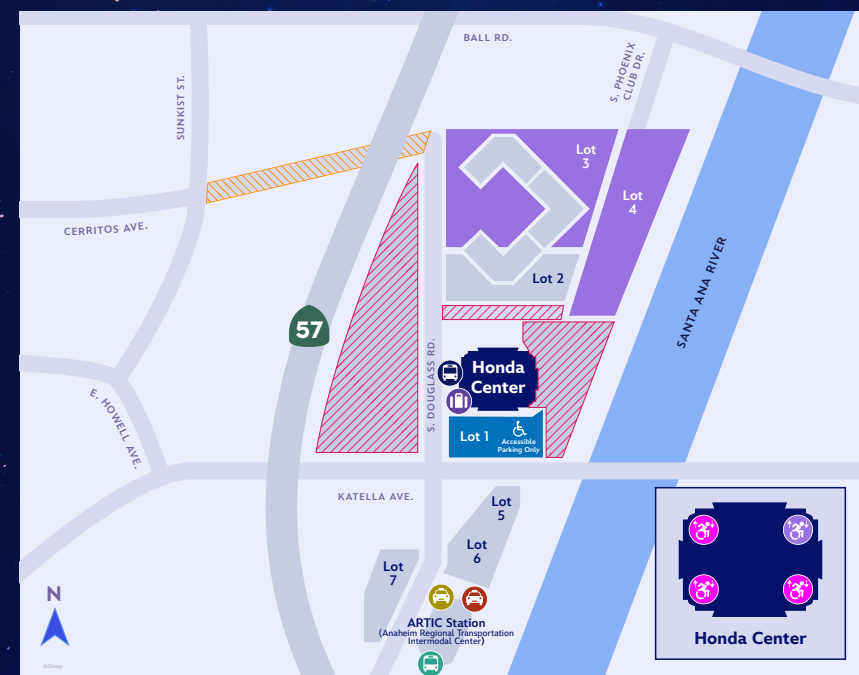

- Honda Center Parking
- Honda Center Accessible Parking Only
- Construction Areas
- Road Closure (Starting 2 Hours Prior to Event)
- ART Bus Stop
- D23 Shuttle Stop
- Rideshare Pickup and Drop-Off
- Taxi Pickup and Drop-Off
- Elevator to 100 Level
- Elevator to 300 and 400 Levels
- Bag Check Location

Transportation

Round-trip complimentary shuttles between the Anaheim Convention Center and Honda Center are available beginning 2.5 hours prior to show time. Most shuttles depart from the Anaheim Convention Center Transit Plaza, with additional shuttles departing from the Arena Plaza. At the Honda Center, shuttles will drop off and pick up in front of the Honda Center on S. Douglass Road.

Download the Disney D23 App for additional parking & transportation details.