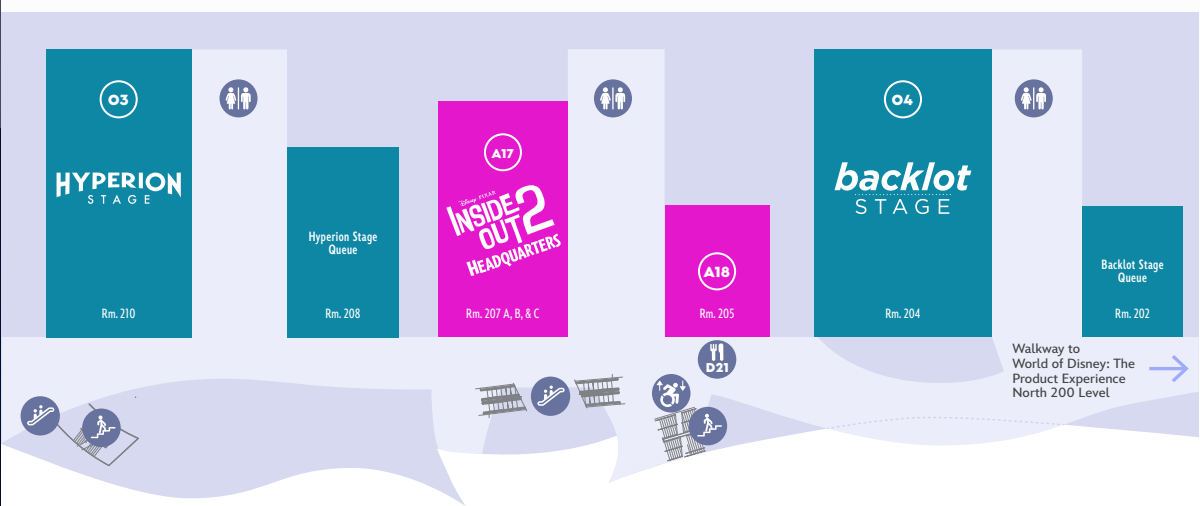

2ND FLOOR

- OFFICIAL D23 STAGES
- 03 Hyperion Stage
- 04 Backlot Stage

- MORE ACTIVITIES AND SERVICES
- A17 Inside Out 2 Headquarters
- A18 D23 Charter Member Lounge