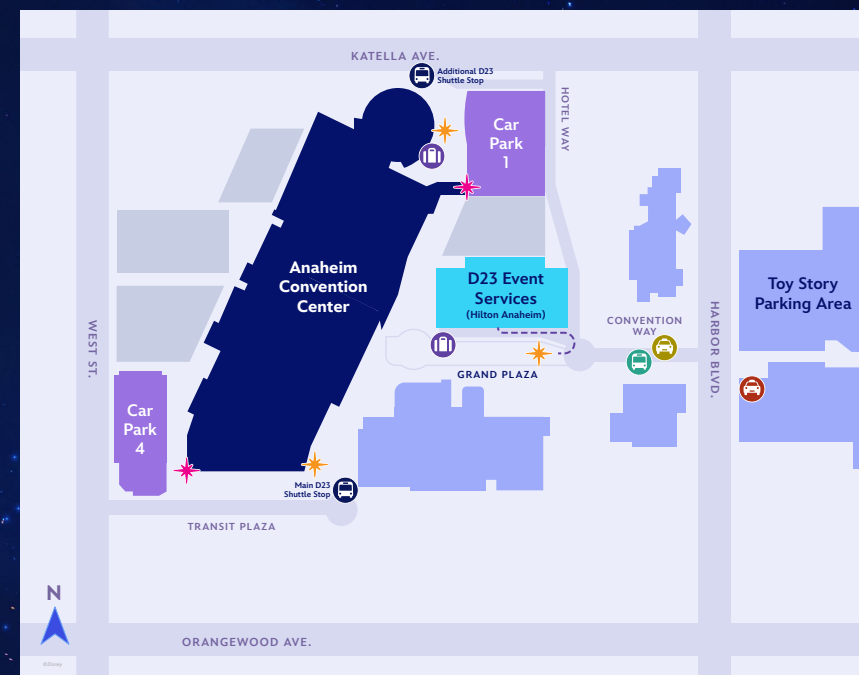

### Anaheim Convention Center

- Anaheim Convention Center Parking
- Event Services (California Ballroom A&B)
- Main D23 Event Entry Point
- Additional D23 Event Entry Point
- Bag Check Location
- D23 Shuttle Stop
- ART Bus Stop
- Rideshare Pickup and Drop-Off
- Taxi Pickup and Drop-Off

### Transportation

Round-trip complimentary shuttles between the Anaheim Convention Center and Honda Center are available beginning 2.5 hours prior to show time. Most shuttles depart from the Anaheim Convention Center Transit Plaza, with additional shuttles departing from the Arena Plaza. At the Honda Center, shuttles will drop off and pick up in front of the Honda Center on S. Douglass Road.

### ANAHEIM CONVENTION CENTER

📍 Food trucks and bag check are in the ARENA PLAZA

🟦 THE WALT DISNEY COMPANY	🟦 FRIENDS OF DISNEY	🟪 SHOPPING	🟢 OFFICIAL D23 STAGES	🟡 MORE ACTIVITIES AND SERVICES
📍 DIRECTORY NUMBER	🍴 FOOD LOCATION	🚻 RESTROOMS	👶 NURSING MOTHERS'/ LACTATION ROOM	🔌 CHARGING AREA
📷 PHOTO SPOT	🚶 ELEVATORS	🏃 ESCALATORS	👤 STAIRS	🏥 FIRST AID